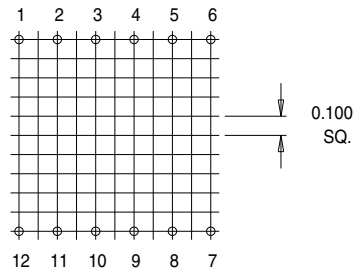

Part No. VM0750
 EI 21 x 1/2" Single Section Bobbin

Dimensions in inches.

Issue 1