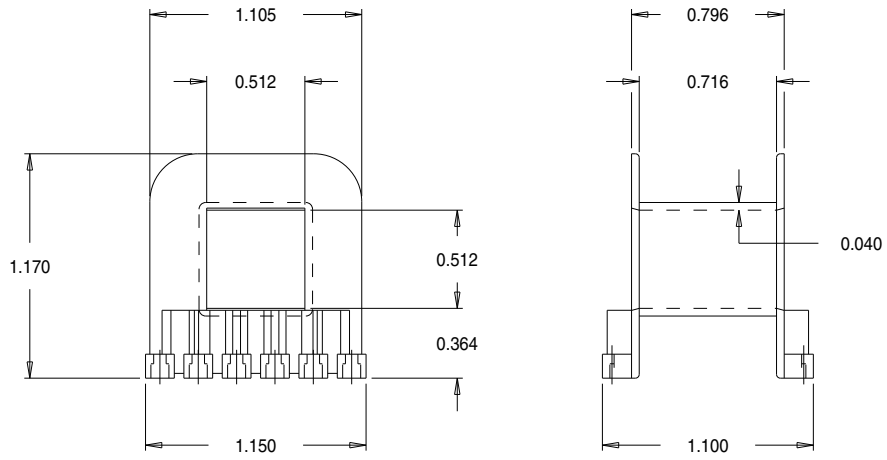

Part No. VM0750
 EI 21 x 1/2" Single Section Bobbin

Dimensions in inches.

Issue 1