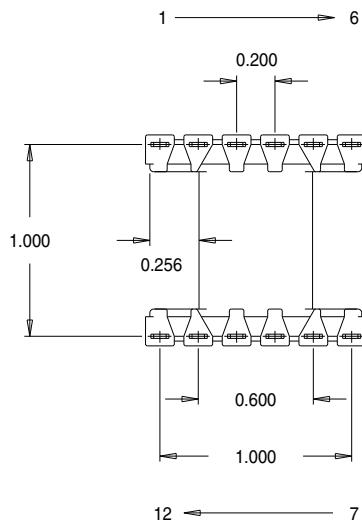

Part No. VM0750
 EI 21 x 1/2" Single Section Bobbin

Dimensions in inches.

Issue 1